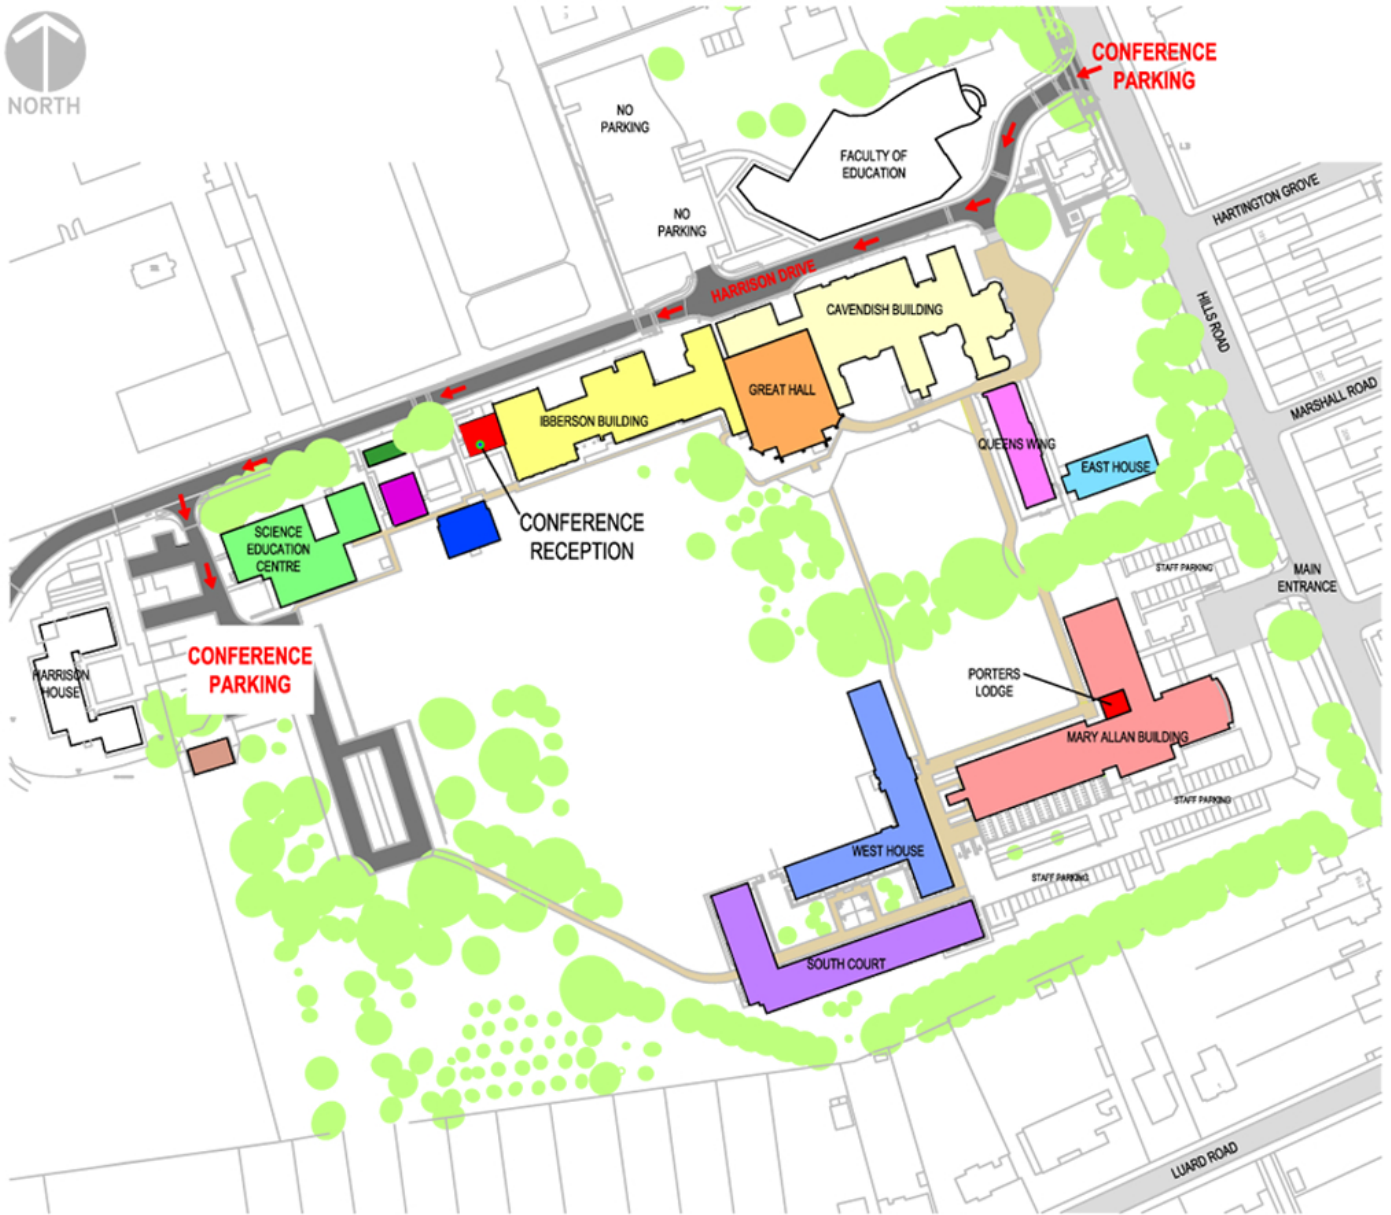

HOMERTON

CONFERENCE CENTRE

CONFERENCE CENTRE SITE MAP

- | | | | |
|--|--|--|--|
| <p> MARY ALLAN BUILDING</p> <p>Porters Lodge
Auditorium
Boulind Suite
MAB Teaching & Seminar Rooms</p> | <p> CAVENDISH BUILDING</p> <p>Great Hall
Fellows Dining Room
Drawing Room
College Bars
Buttery
IT Department
ABC Accommodation
D&E Accommodation</p> | <p> IBBERSON BUILDING</p> <p>Conference Centre Reception
Skillicorn
Bamford
Horobin
Leah Manning Room
Paston Brown Room
Combination Room</p> | <p> SCIENCE EDUCATION CENTRE</p> <p>Lecture Theatre</p> <p> GARDENING WORKSHOP</p> <p> DANCE STUDIO</p> <p> HILARY SHUARD</p> <p> SQUASH COURT</p> |
|--|--|--|--|